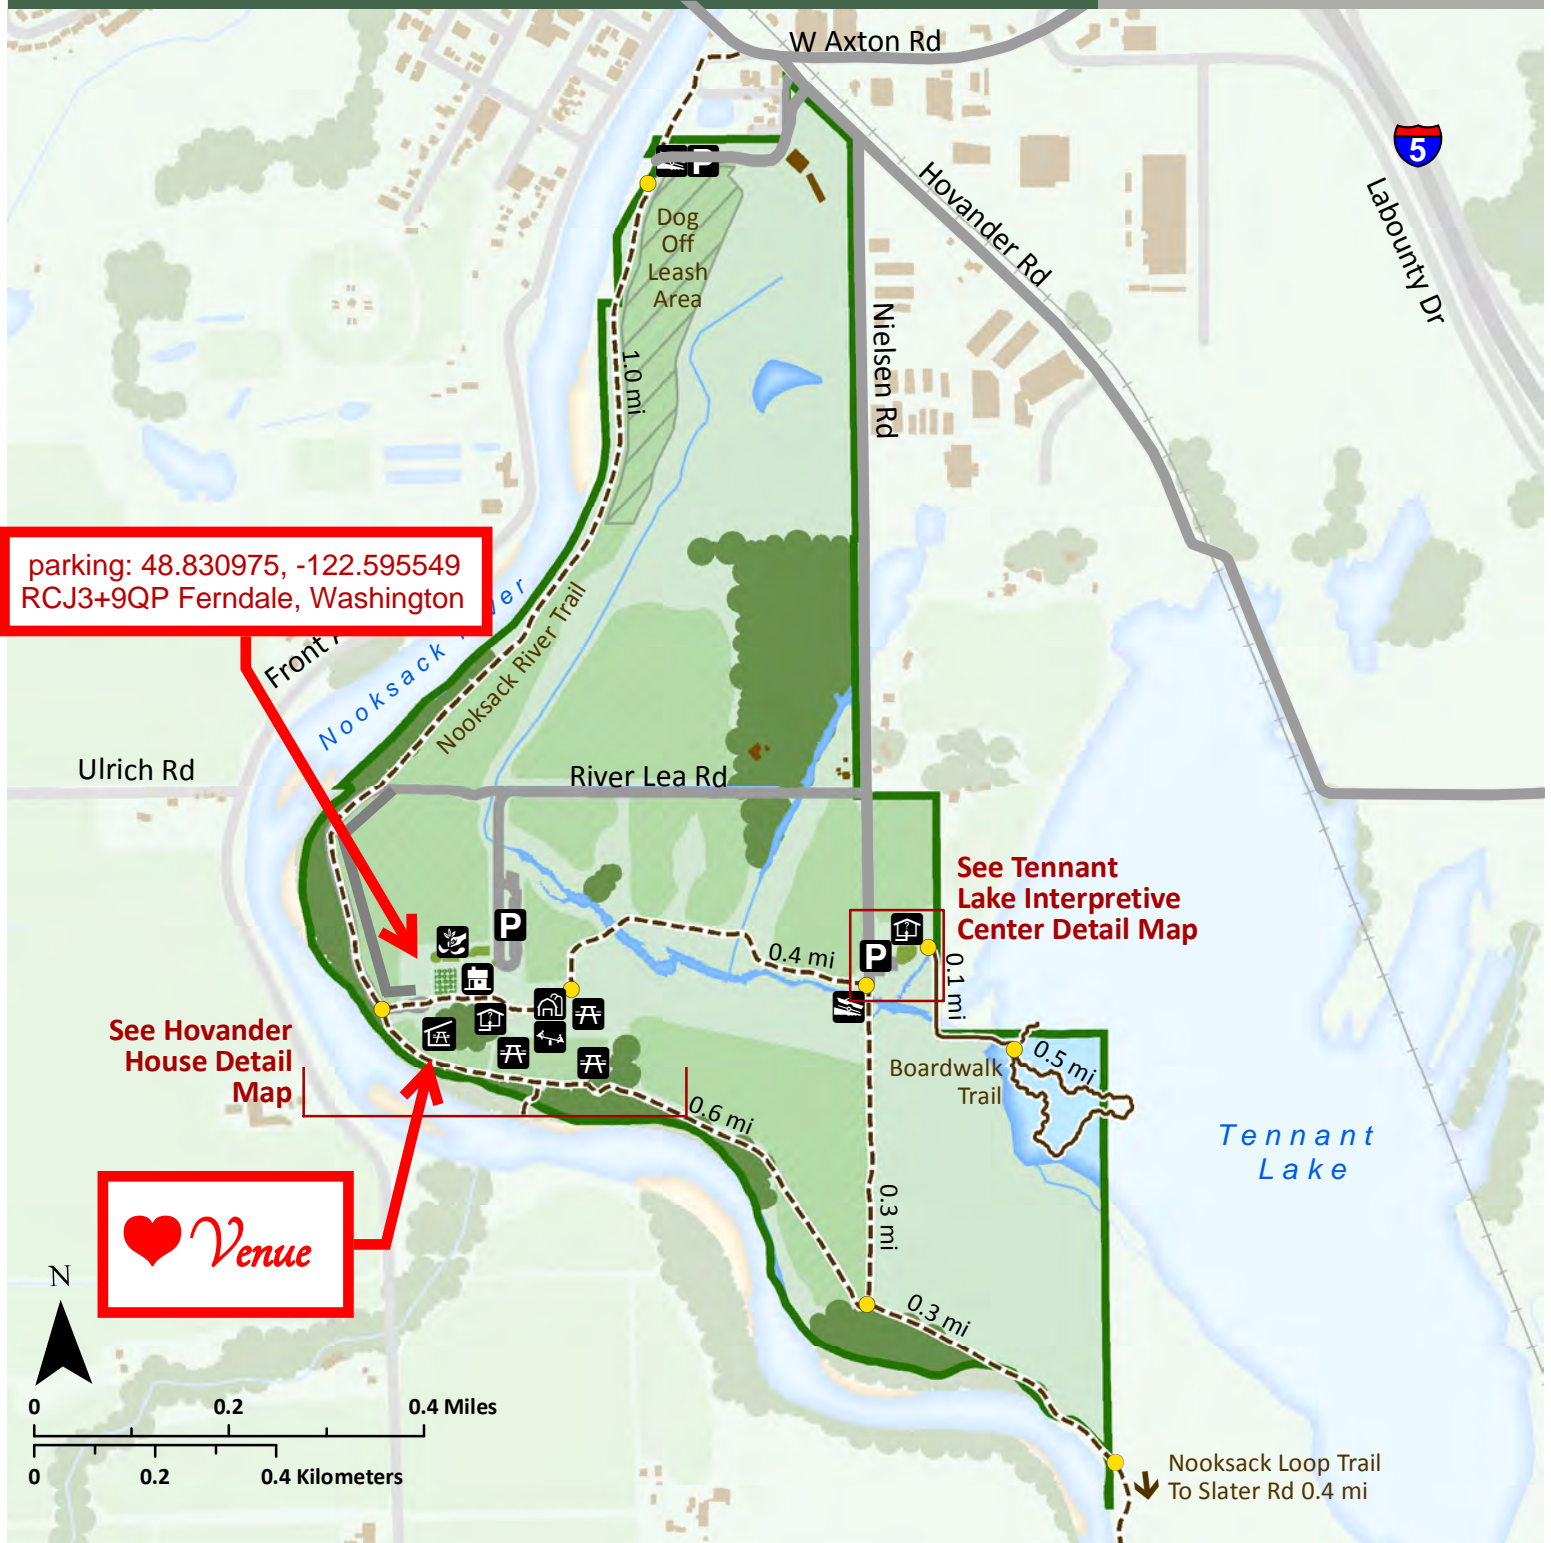

# Hovander Homestead Park

5299 Nielsen Road, Ferndale, WA 98248

Whatcom County  
Parks & Recreation

- |                     |                |                            |
|---------------------|----------------|----------------------------|
| Parking             | Picnic Area    | Park Boundary              |
| Historic Building   | Picnic Shelter | Trail - Hike/Bike          |
| Boat Launch         | Information    | Trail - Hike Only, No Pets |
| Playground          | Garden         | 0.3 mi Trail Mileage       |
| Animal Contact Area |                | Road                       |

Note to map users: Mobile maps approximate your location and may be inoperable at any time on any device. There are no warranties to accompany this material. Use at your own risk.

Scan for mobile map and to learn more

# Tennant Lake Interpretive Center Detail

- |                   |                            |
|-------------------|----------------------------|
| Parking           | ADA Parking                |
| Historic Building | Picnic Area                |
| Restroom          | Picnic Shelter             |
| Scenic Overlook   | Information                |
| Playground        | Garden                     |
| Boat Launch       | Trail - Hike/Bike          |
| Building          | Trail - Hike Only, No Pets |
| Garden            | Road/Walkway               |
| Forest            | Park Boundary              |
|                   | Field                      |