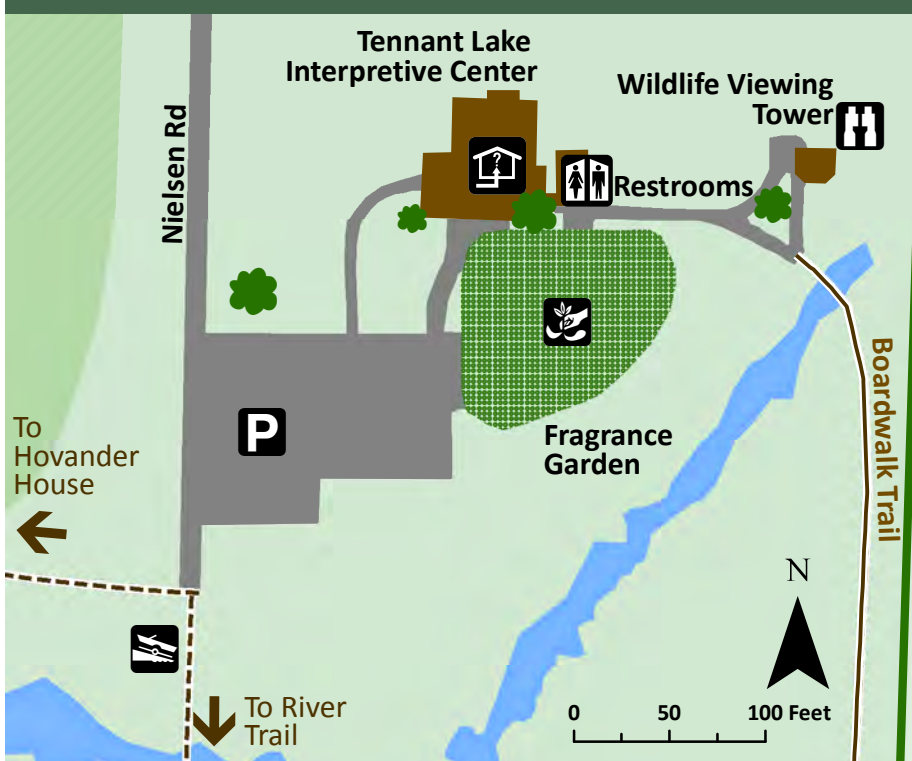

# Hovander Homestead Park

5299 Nielsen Road, Ferndale, WA 98248

Whatcom County  
Parks & Recreation

- |                     |                |                            |
|---------------------|----------------|----------------------------|
| Parking             | Picnic Area    | Park Boundary              |
| Historic Building   | Picnic Shelter | Trail - Hike/Bike          |
| Boat Launch         | Information    | Trail - Hike Only, No Pets |
| Playground          | Garden         | 0.3 mi Trail Mileage       |
| Animal Contact Area |                | Road                       |

Note to map users: Mobile maps approximate your location and may be inoperable at any time on any device. There are no warranties to accompany this material. Use at your own risk.

Scan for mobile map and to learn more

# Hovander House Detail

# Tennant Lake Interpretive Center Detail

- |                   |                            |
|-------------------|----------------------------|
| Parking           | ADA Parking                |
| Historic Building | Picnic Area                |
| Restroom          | Picnic Shelter             |
| Scenic Overlook   | Information                |
| Playground        | Garden                     |
| Boat Launch       | Trail - Hike/Bike          |
| Building          | Trail - Hike Only, No Pets |
| Garden            | Road/Walkway               |
| Forest            | Park Boundary              |
|                   | Field                      |